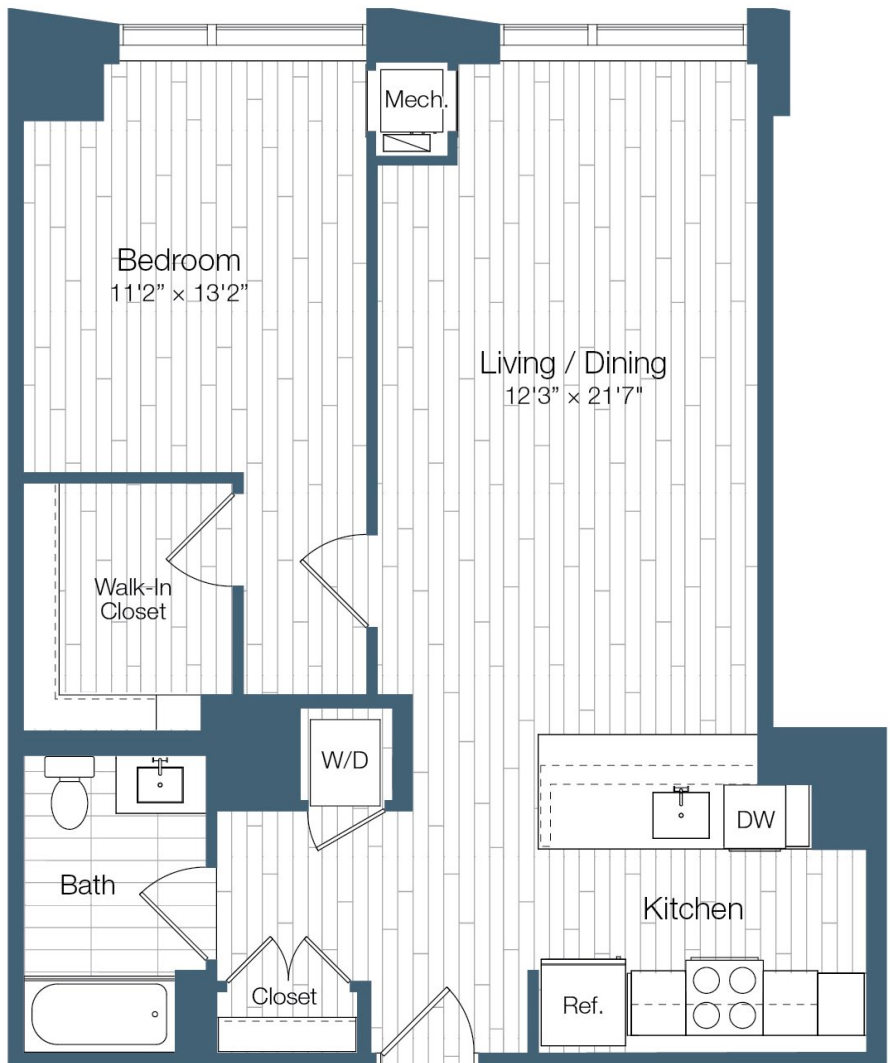

A 10

847 SQ FT
ONE BED
ONE BATH

HAUS 25

APT #

MONTHLY RENT

MOVE-IN DATE

FLOORS 44-52

NEW YORK CITY

25 CHRISTOPHER COLUMBUS DRIVE
JERSEY CITY, NJ, 07302

LiveHaus25.com | 551.316.2150 | @LiveHaus25

Square footage displayed is approximate and may vary slightly. Rental rates, availability, lease terms, deposits, apartments features and specials are subject to change without notice. Details and dimensions may differ from actual plans.