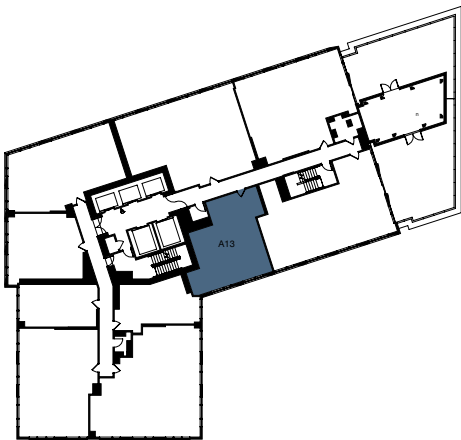

A13

833 SQ FT
ONE BED
ONE BATH

HAUS 25

APT #

MONTHLY RENT

MOVE-IN DATE

FLOOR 53

FLOORS 54-55