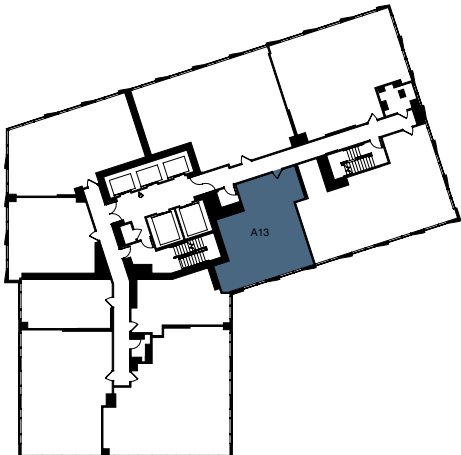

A13

833 SQ FT
ONE BED
ONE BATH

HAUS 25

APT #

MONTHLY RENT

MOVE-IN DATE

FLOOR 53

FLOORS 54-55