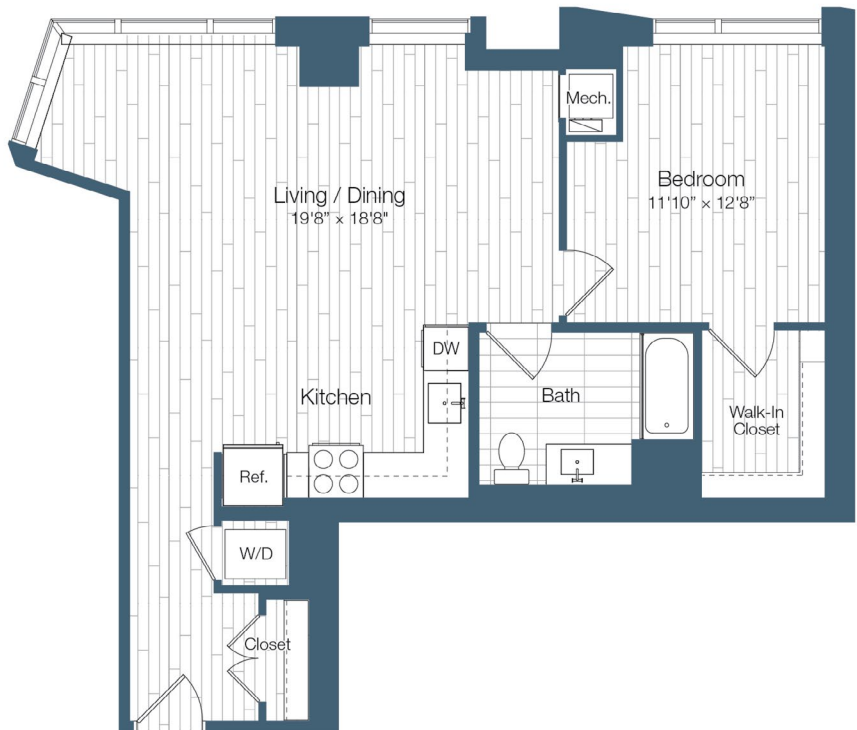

# A14

835 SQ FT  
ONE BED  
ONE BATH  
BALCONY\*

# HAUS 25

APT #

MONTHLY RENT

MOVE-IN DATE

FLOORS 10-28

FLOORS 29-30

NEW YORK CITY

\*Available in select residences