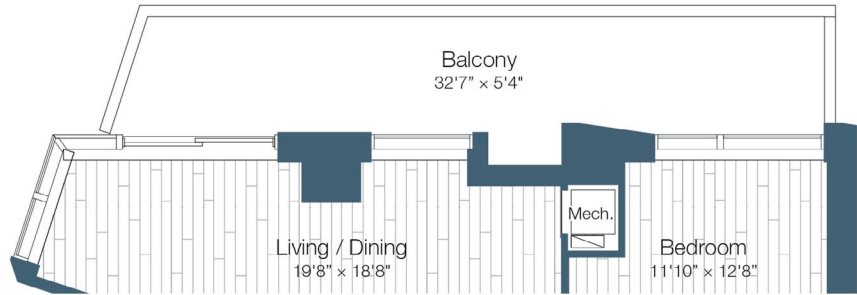

# A14

835 SQ FT  
ONE BED  
ONE BATH  
BALCONY\*

# HAUS 25

APT #

MONTHLY RENT

MOVE-IN DATE

FLOORS 10-28

FLOORS 29-30

NEW YORK CITY

\*Available in select residences