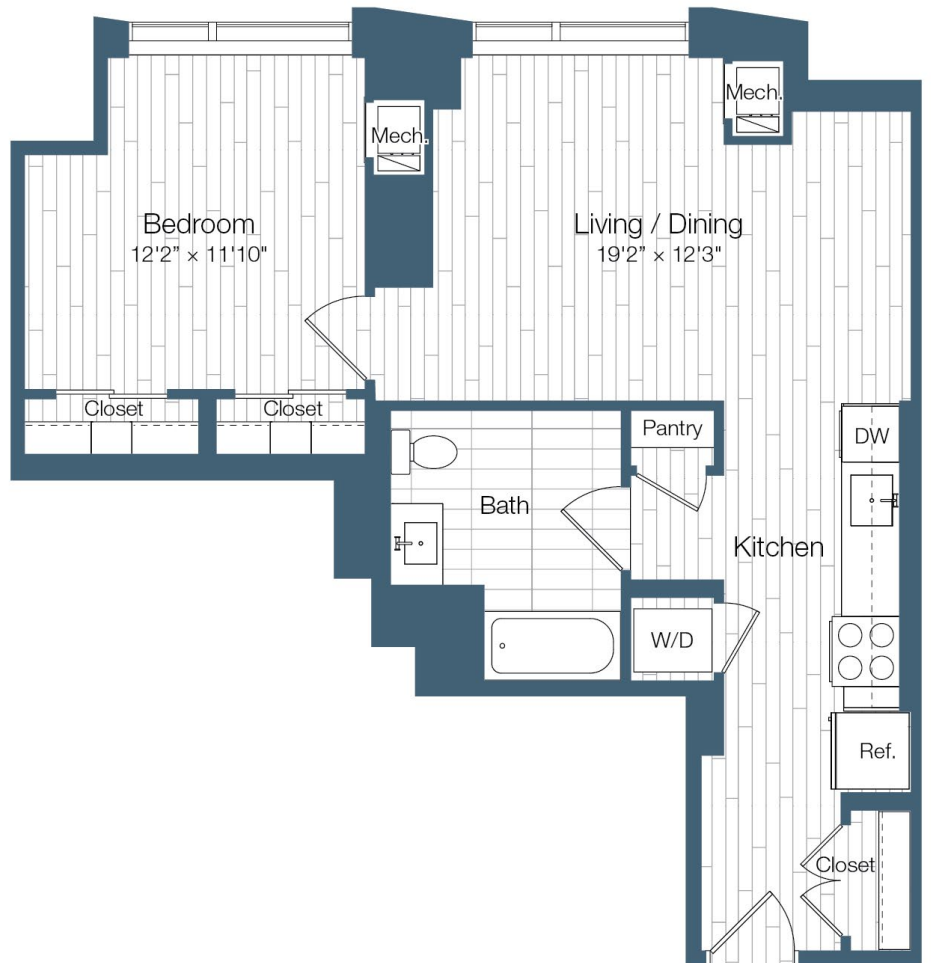

A3

704 SQ FT
ONE BED
ONE BATH

HAUS 25

APT #

MONTHLY RENT

MOVE-IN DATE

FLOOR 30

NEW YORK CITY