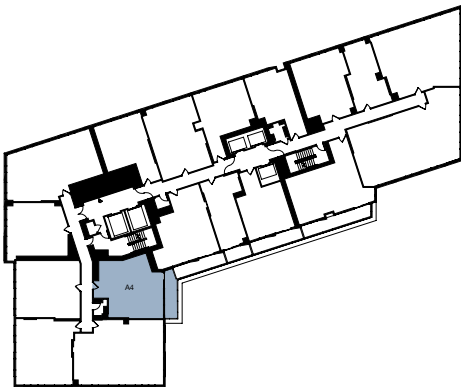

A4

745 SQ FT
ONE BED
ONE BATH
BALCONY*

HAUS 25

APT #

MONTHLY RENT

MOVE-IN DATE

FLOORS 10-28

NEW YORK CITY