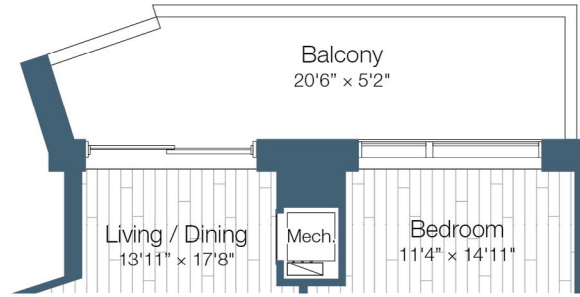

A4

745 SQ FT
ONE BED
ONE BATH
BALCONY*

HAUS 25

APT #

MONTHLY RENT

MOVE-IN DATE

FLOORS 10-28

NEW YORK CITY