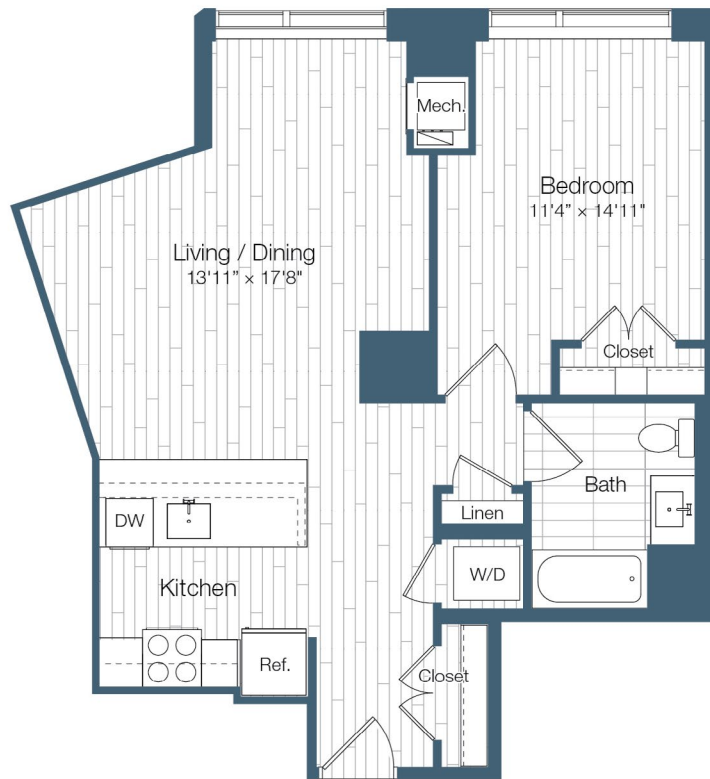

A4

745 SQ FT
ONE BED
ONE BATH
BALCONY*

HAUS 25

APT #

MONTHLY RENT

MOVE-IN DATE

FLOORS 10-28

NEW YORK CITY