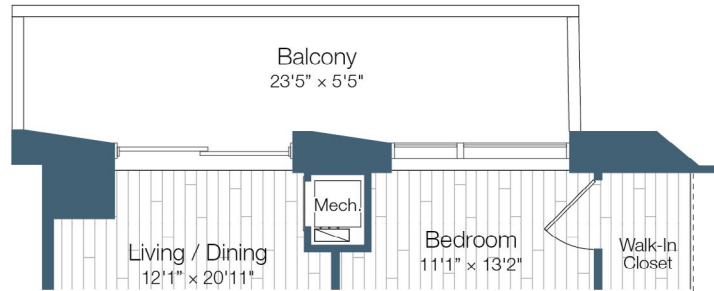

A5

744 SQ FT
ONE BED
ONE BATH
BALCONY*

HAUS 25

APT #

MONTHLY RENT

MOVE-IN DATE

FLOORS 10-30 & 44-52

NEW YORK CITY