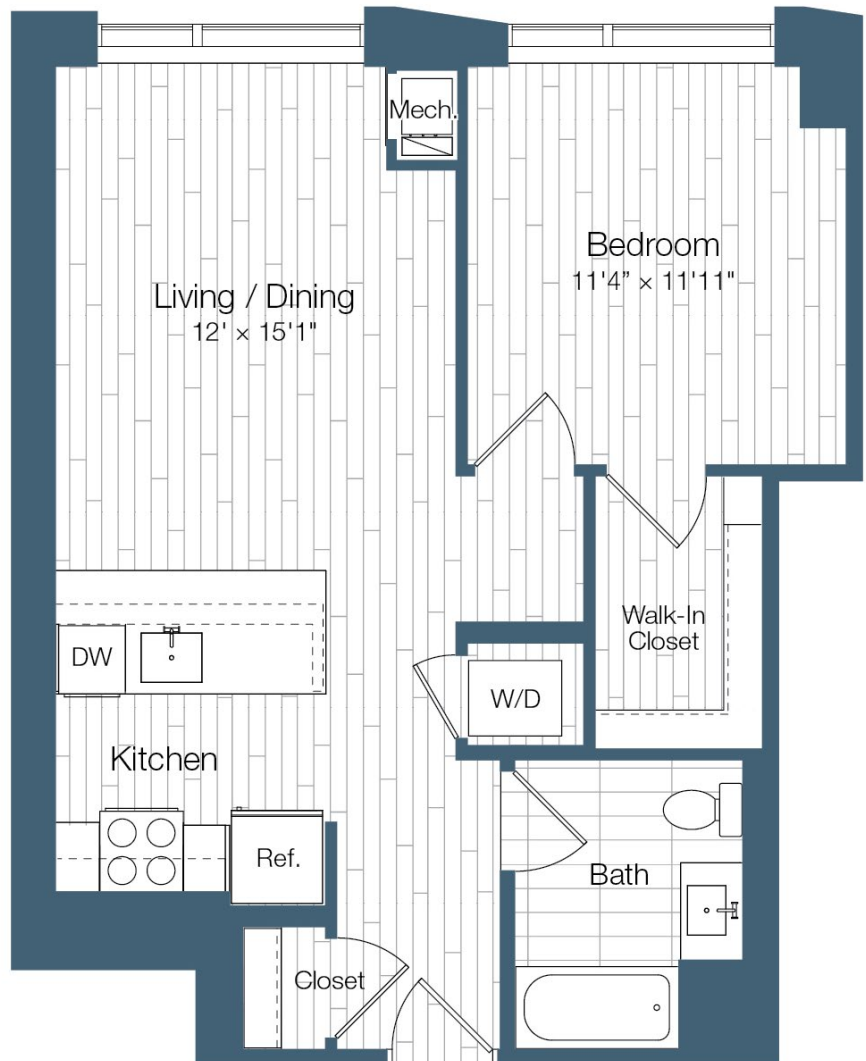

A7

685 SQ FT
ONE BED
ONE BATH

HAUS 25

APT #

MONTHLY RENT

MOVE-IN DATE

FLOORS 5-8

FLOORS 10-30