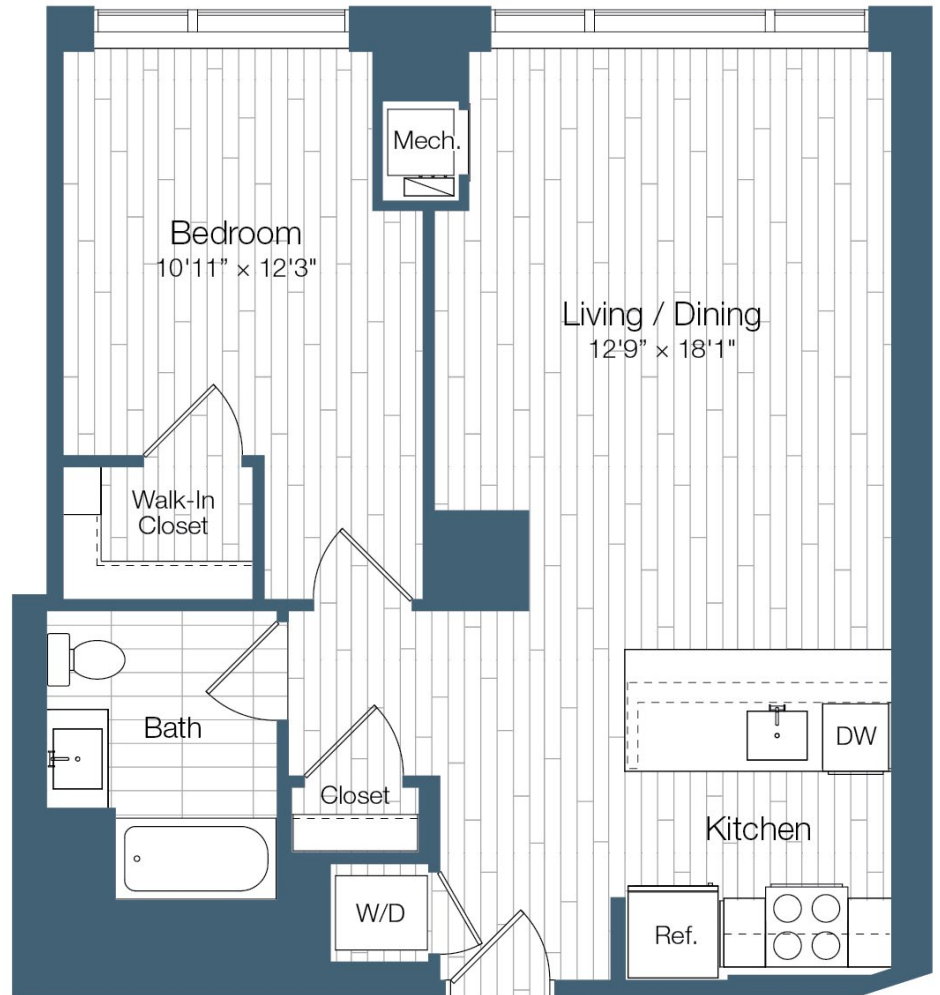

# A8a

751 SQ FT  
ONE BED  
ONE BATH

# HAUS 25

APT #

MONTHLY RENT

MOVE-IN DATE

FLOORS 10-30

NEW YORK CITY

25 CHRISTOPHER COLUMBUS DRIVE  
JERSEY CITY, NJ, 07302

[LiveHaus25.com](http://LiveHaus25.com) | 551.316.2150 | [@LiveHaus25](https://www.instagram.com/LiveHaus25)

Square footage displayed is approximate and may vary slightly. Rental rates, availability, lease terms, deposits, apartments features and specials are subject to change without notice. Details and dimensions may differ from actual plans.