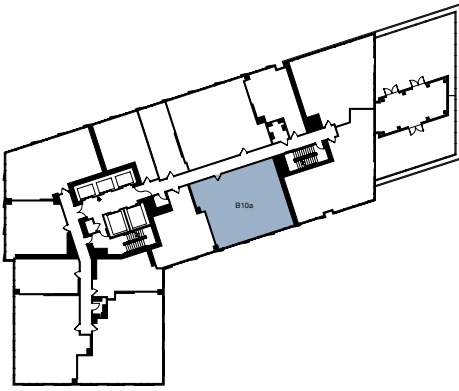

B10a

1,213 SQ FT
TWO BED
TWO BATH

HAUS 25

APT #

MONTHLY RENT

MOVE-IN DATE

FLOOR 31

FLOORS 32-43