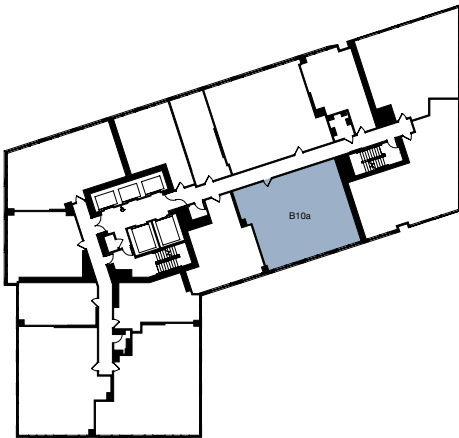

B10a

1,213 SQ FT
TWO BED
TWO BATH

HAUS 25

APT #

MONTHLY RENT

MOVE-IN DATE

FLOOR 31

FLOORS 32-43