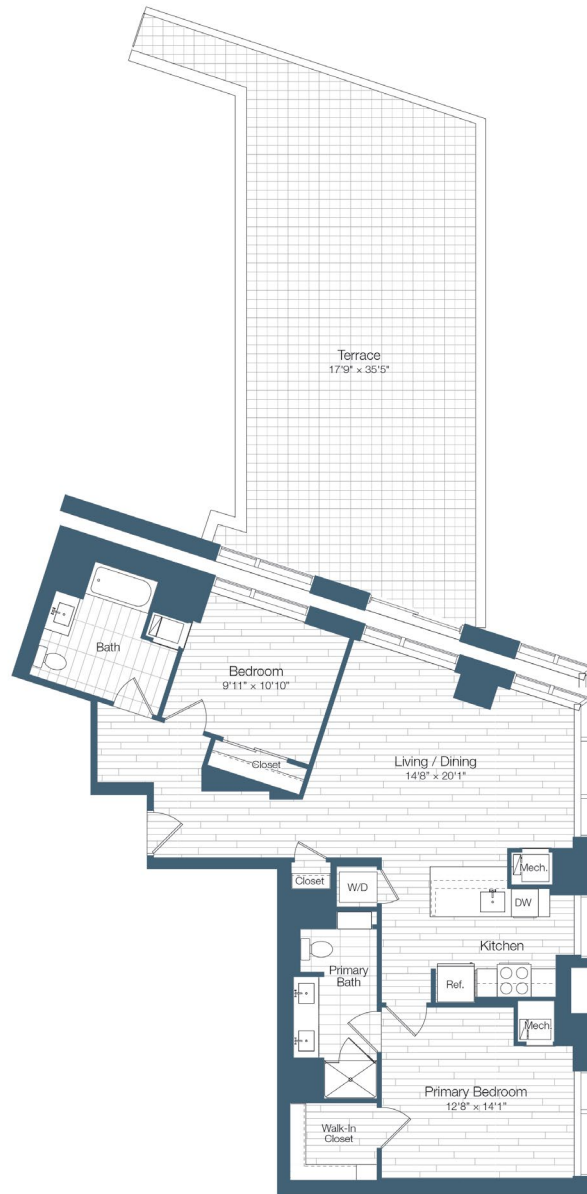

# B11

1,200 SQ FT  
TWO BED  
TWO BATH  
TERRACE\*

# HAUS 25

APT #

MONTHLY RENT

MOVE-IN DATE

FLOOR 31

FLOORS 32-52

NEW YORK CITY

\*Available in select residences