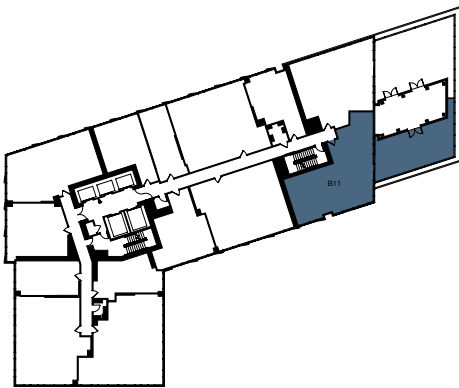

# B11

1,200 SQ FT  
TWO BED  
TWO BATH  
TERRACE\*

# HAUS 25

APT #

MONTHLY RENT

MOVE-IN DATE

FLOOR 31

FLOORS 32-52

NEW YORK CITY

\*Available in select residences