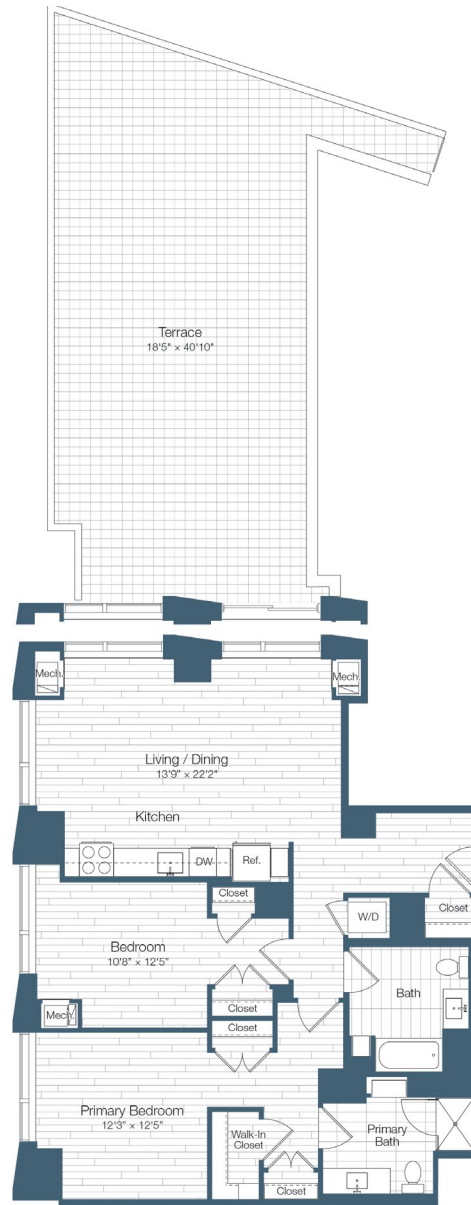

B12

1,245 SQ FT
TWO BED
TWO BATH
ROOF TERRACE*

HAUS 25

APT #

MONTHLY RENT

MOVE-IN DATE

FLOOR 53

FLOOR 54-56