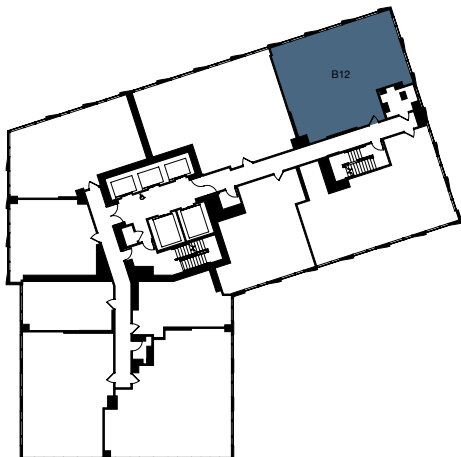

B12

1,245 SQ FT
TWO BED
TWO BATH
ROOF TERRACE*

HAUS 25

APT #

MONTHLY RENT

MOVE-IN DATE

FLOOR 53

FLOOR 54-56