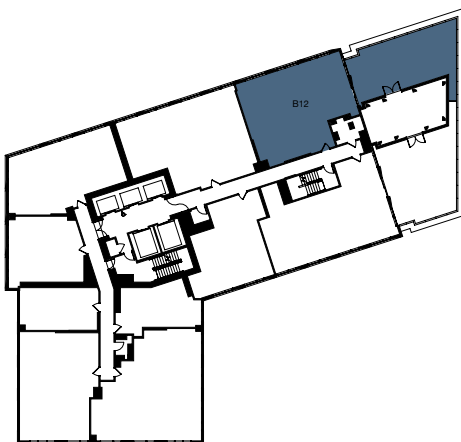

B12

1,245 SQ FT
TWO BED
TWO BATH
ROOF TERRACE*

HAUS 25

APT #

MONTHLY RENT

MOVE-IN DATE

FLOOR 53

FLOOR 54-56