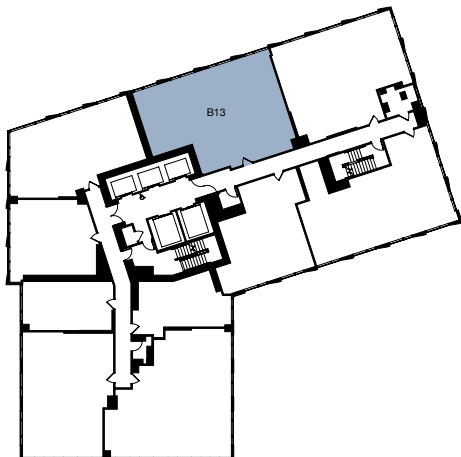

# B13

1,349 SQ FT  
TWO BED  
TWO & A HALF BATH

# HAUS 25

APT #

MONTHLY RENT

MOVE-IN DATE

FLOOR 53

FLOOR 54-55

NEW YORK CITY

25 CHRISTOPHER COLUMBUS DRIVE  
JERSEY CITY, NJ, 07302

LiveHaus25.com | 551.316.2150 | @LiveHaus25

Square footage displayed is approximate and may vary slightly. Rental rates, availability, lease terms, deposits, apartments features and specials are subject to change without notice. Details and dimensions may differ from actual plans.