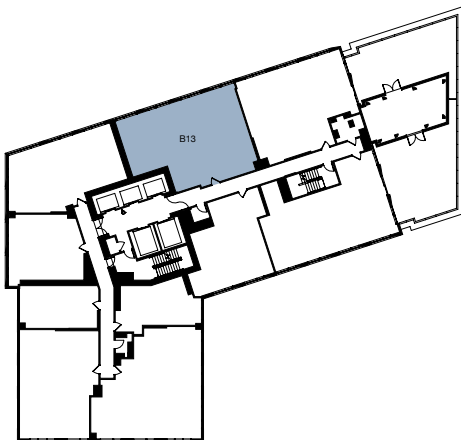

# B13

1,349 SQ FT  
TWO BED  
TWO & A HALF BATH

# HAUS 25

APT #

MONTHLY RENT

MOVE-IN DATE

FLOOR 53

FLOOR 54-55

NEW YORK CITY

25 CHRISTOPHER COLUMBUS DRIVE  
JERSEY CITY, NJ, 07302