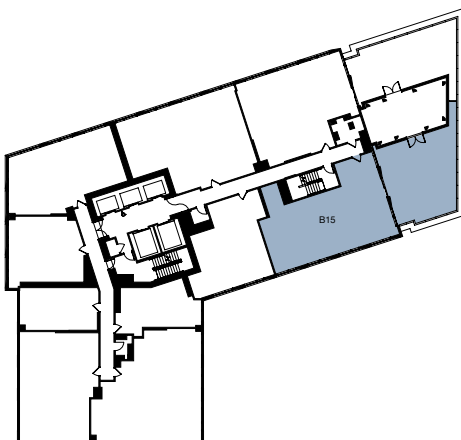

B15

1,304 SQ FT
TWO BED
TWO & A HALF BATH
ROOF TERRACE*

HAUS 25

APT #

MONTHLY RENT

MOVE-IN DATE

FLOOR 53

FLOOR 54-55