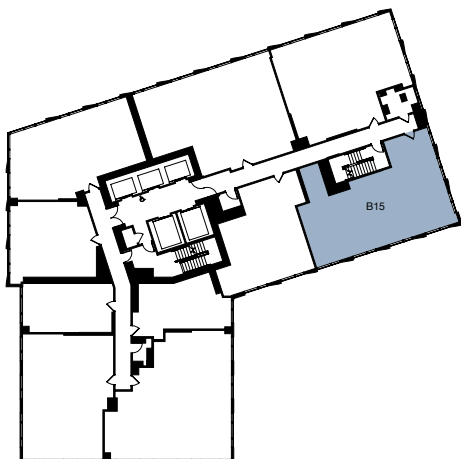

B15

1,304 SQ FT
TWO BED
TWO & A HALF BATH
ROOF TERRACE*

HAUS 25

APT #

MONTHLY RENT

MOVE-IN DATE

FLOOR 53

FLOOR 54-55