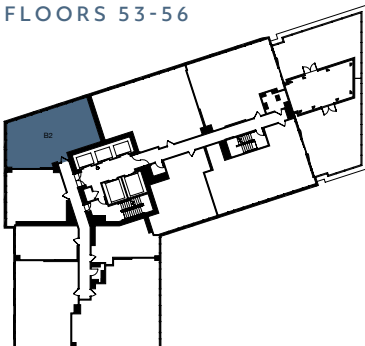

B2

1,003 SQ FT
TWO BED
ONE BATH

HAUS 25

APT #

MONTHLY RENT

MOVE-IN DATE

FLOORS 15-30

FLOORS 31-52

FLOORS 53-56

NEW YORK CITY

25 CHRISTOPHER COLUMBUS DRIVE
JERSEY CITY, NJ, 07302

LiveHaus25.com | 551.316.2150 | @LiveHaus25

Square footage displayed is approximate and may vary slightly. Rental rates, availability, lease terms, deposits, apartments features and specials are subject to change without notice. Details and dimensions may differ from actual plans.