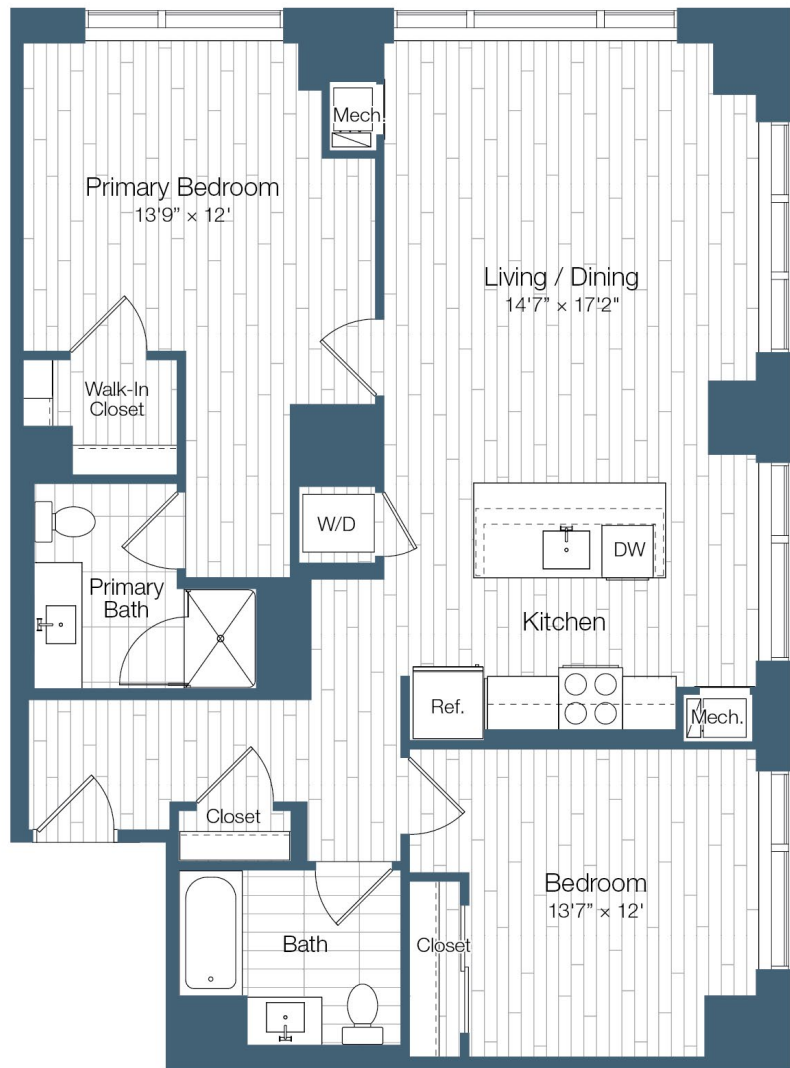

B4

1,166 SQ FT
TWO BED
TWO BATH

HAUS 25

APT #

MONTHLY RENT

MOVE-IN DATE

FLOORS 10-30

NEW YORK CITY