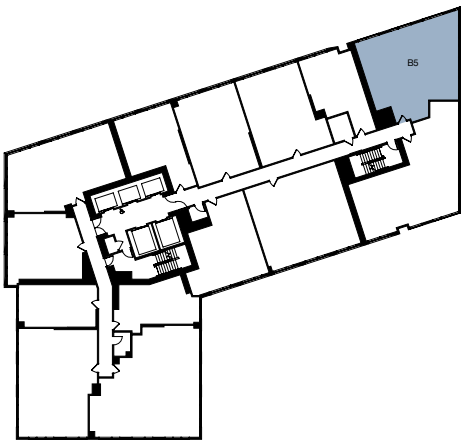

# B5

1,113 SQ FT  
TWO BED  
TWO BATH  
TERRACE\*

# HAUS 25

APT #

MONTHLY RENT

MOVE-IN DATE

FLOOR 31

FLOORS 32-52

NEW YORK CITY

\*Available in select residences