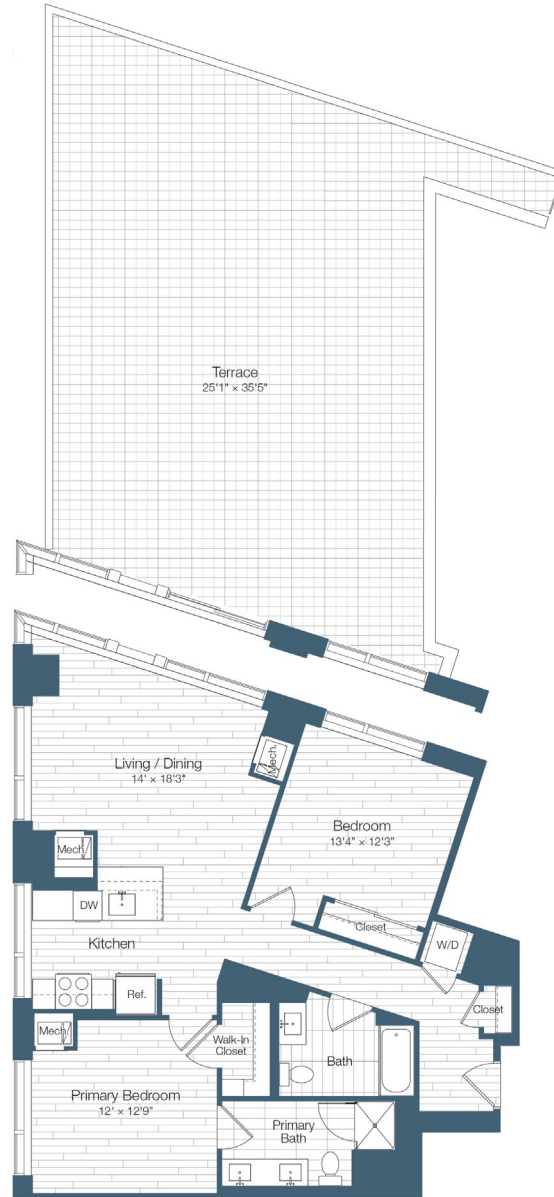

# B5

1,113 SQ FT  
TWO BED  
TWO BATH  
TERRACE\*

# HAUS 25

APT #

MONTHLY RENT

MOVE-IN DATE

FLOOR 31

FLOORS 32-52

NEW YORK CITY

\*Available in select residences