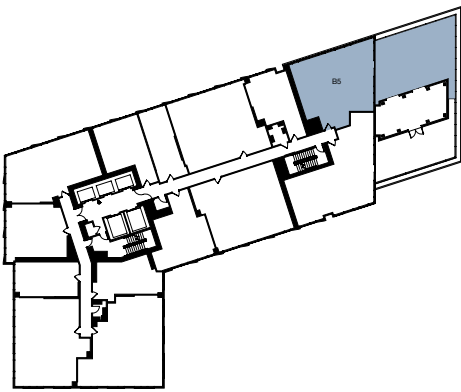

# B5

1,113 SQ FT  
TWO BED  
TWO BATH  
TERRACE\*

# HAUS 25

APT #

MONTHLY RENT

MOVE-IN DATE

FLOOR 31

FLOORS 32-52

NEW YORK CITY

\*Available in select residences