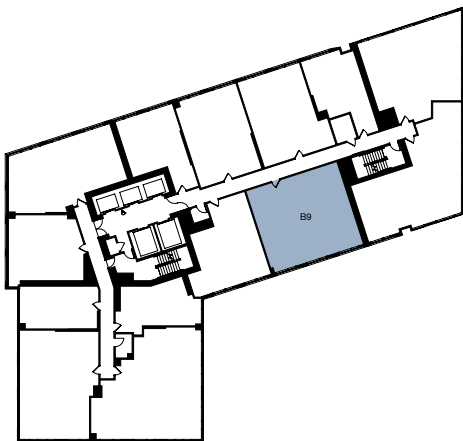

B9

1,133 SQ FT
TWO BED
TWO BATH

HAUS 25

APT #

MONTHLY RENT

MOVE-IN DATE

FLOORS 44-51

NEW YORK CITY