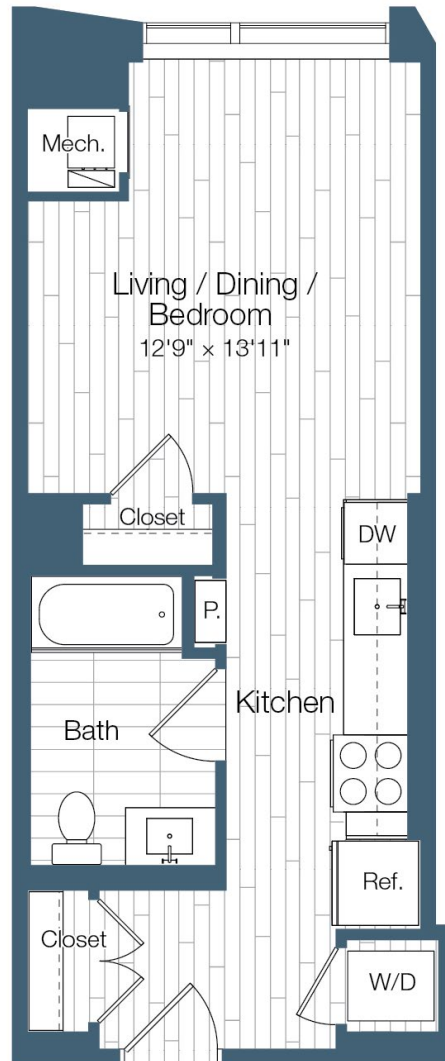

S1

444 SQ FT
STUDIO
ONE BATH

HAUS 25

APT #

MONTHLY RENT

MOVE-IN DATE

FLOOR 31

FLOORS 32-43