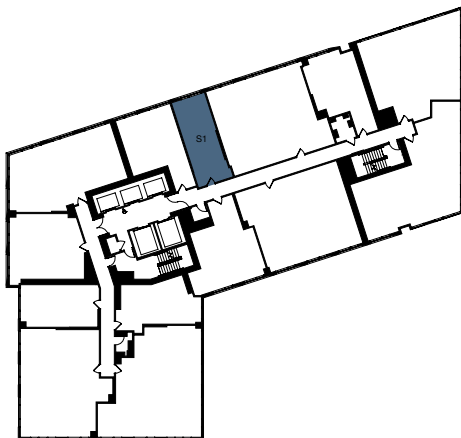

S1

444 SQ FT
STUDIO
ONE BATH

HAUS 25

APT #

MONTHLY RENT

MOVE-IN DATE

FLOOR 31

FLOORS 32-43