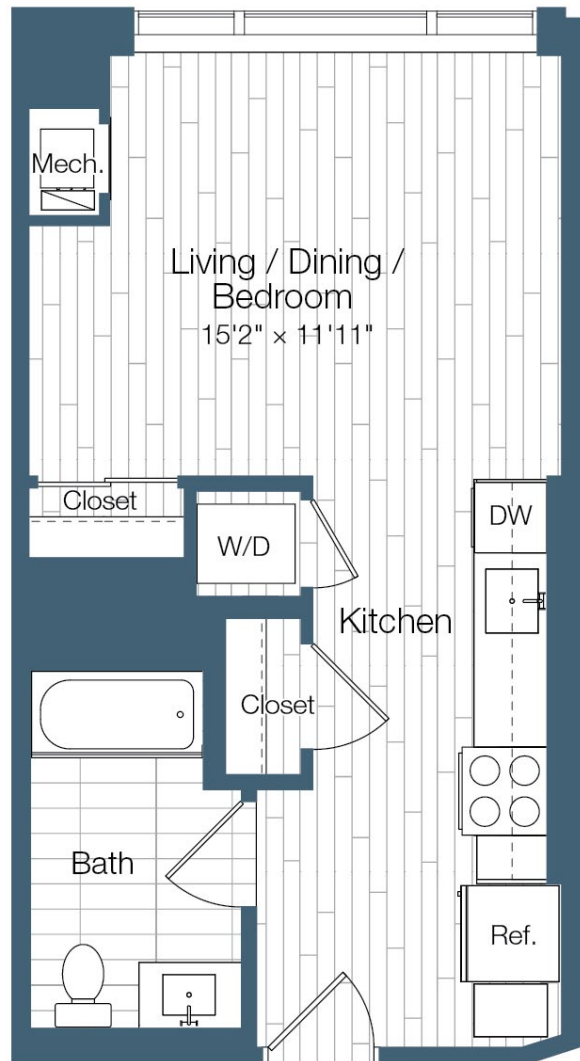

S3

466 SQ FT
STUDIO
ONE BATH

HAUS 25

APT #

MONTHLY RENT

MOVE-IN DATE

FLOORS 31-52

FLOORS 53-56