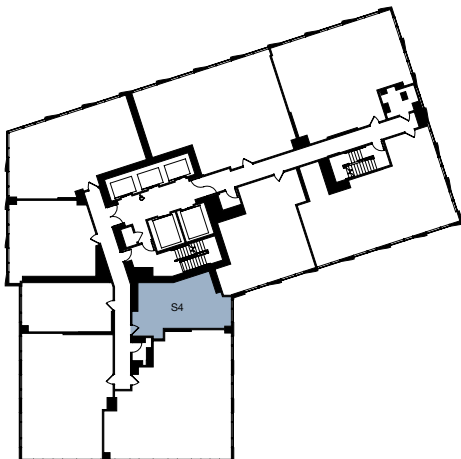

# S4

475 SQ FT  
STUDIO  
ONE BATH

# HAUS 25

APT #

MONTHLY RENT

MOVE-IN DATE

FLOORS 31-52

FLOORS 53-56

NEW YORK CITY

25 CHRISTOPHER COLUMBUS DRIVE  
JERSEY CITY, NJ, 07302