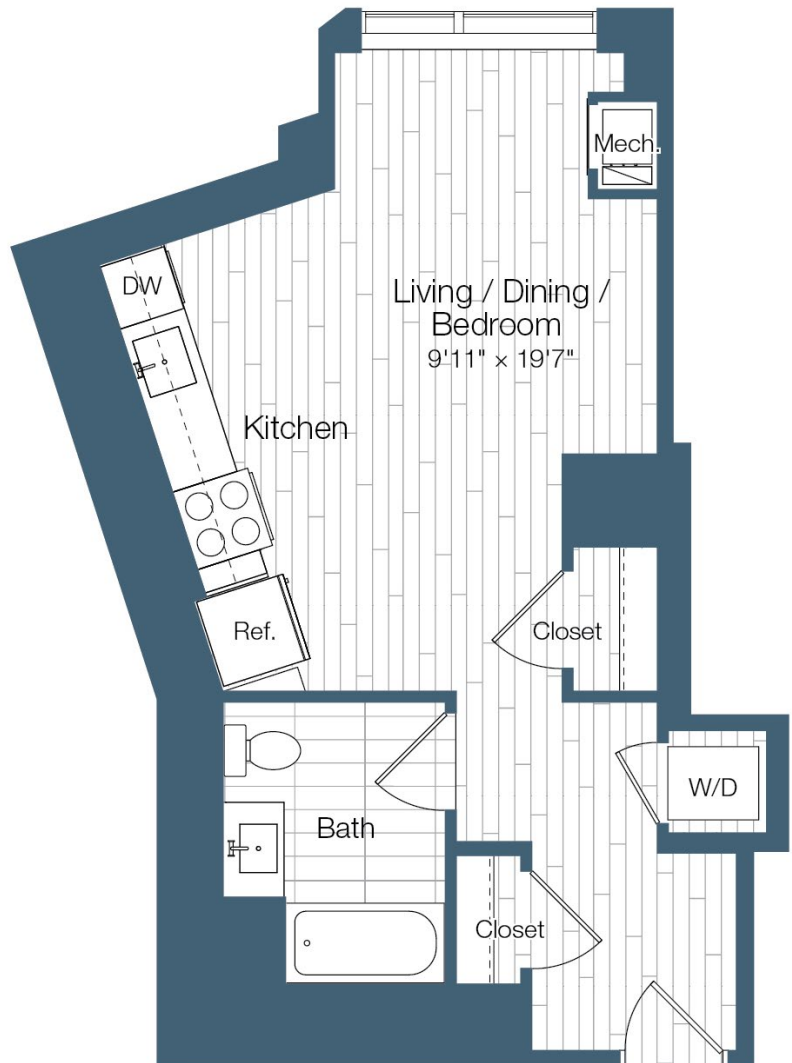

# S4

475 SQ FT  
STUDIO  
ONE BATH

# HAUS 25

APT #

MONTHLY RENT

MOVE-IN DATE

FLOORS 31-52

FLOORS 53-56

NEW YORK CITY

25 CHRISTOPHER COLUMBUS DRIVE  
JERSEY CITY, NJ, 07302

[LiveHaus25.com](http://LiveHaus25.com) | 551.316.2150 | @LiveHaus25

Square footage displayed is approximate and may vary slightly. Rental rates, availability, lease terms, deposits, apartments features and specials are subject to change without notice. Details and dimensions may differ from actual plans.