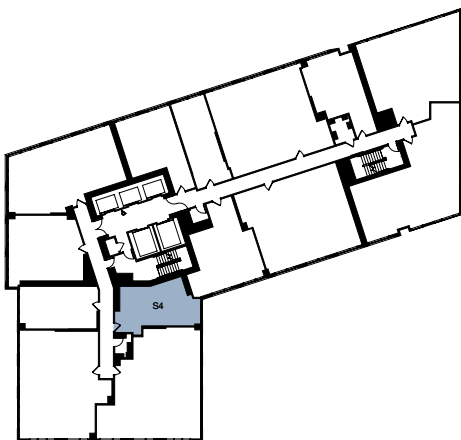

# S4

475 SQ FT  
STUDIO  
ONE BATH

# HAUS 25

APT #

MONTHLY RENT

MOVE-IN DATE

FLOORS 31-52

FLOORS 53-56

NEW YORK CITY

25 CHRISTOPHER COLUMBUS DRIVE  
JERSEY CITY, NJ, 07302