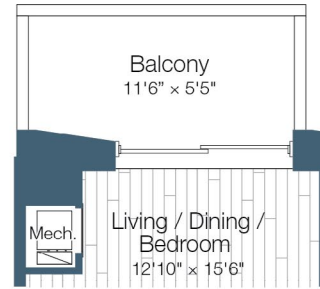

\$5

478 SQ FT
STUDIO
ONE BATH
BALCONY*

HAUS 25

APT #

MONTHLY RENT

MOVE-IN DATE

FLOORS 10-28

FLOOR 29