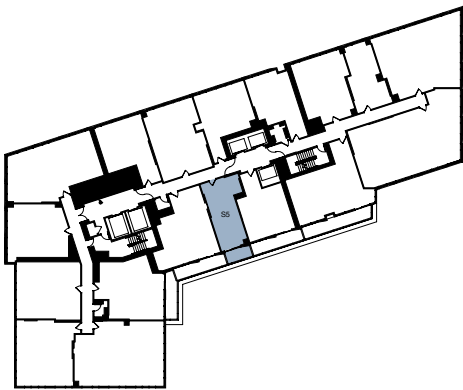

\$5

478 SQ FT
STUDIO
ONE BATH
BALCONY*

HAUS 25

APT #

MONTHLY RENT

MOVE-IN DATE

FLOORS 10-28

FLOOR 29