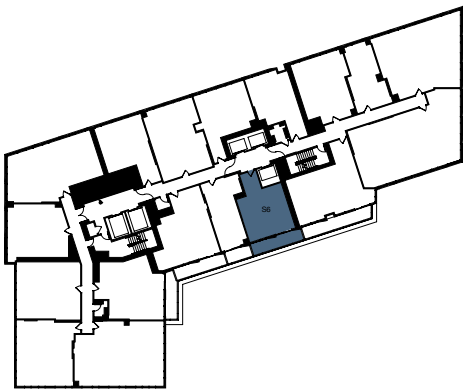

# S6

548 SQ FT  
STUDIO  
ONE BATH  
BALCONY\*

# HAUS 25

APT #

MONTHLY RENT

MOVE-IN DATE

FLOORS 10-28

FLOOR 29

NEW YORK CITY

\*Available in select residences