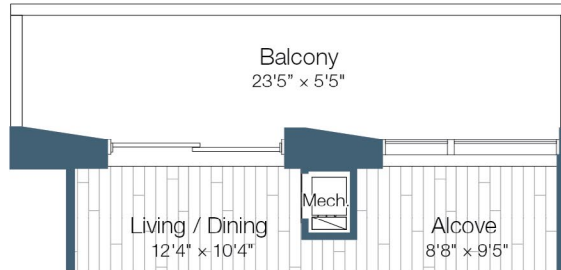

# S6

548 SQ FT  
STUDIO  
ONE BATH  
BALCONY\*

# HAUS 25

APT #

MONTHLY RENT

MOVE-IN DATE

FLOORS 10-28

FLOOR 29

NEW YORK CITY

\*Available in select residences