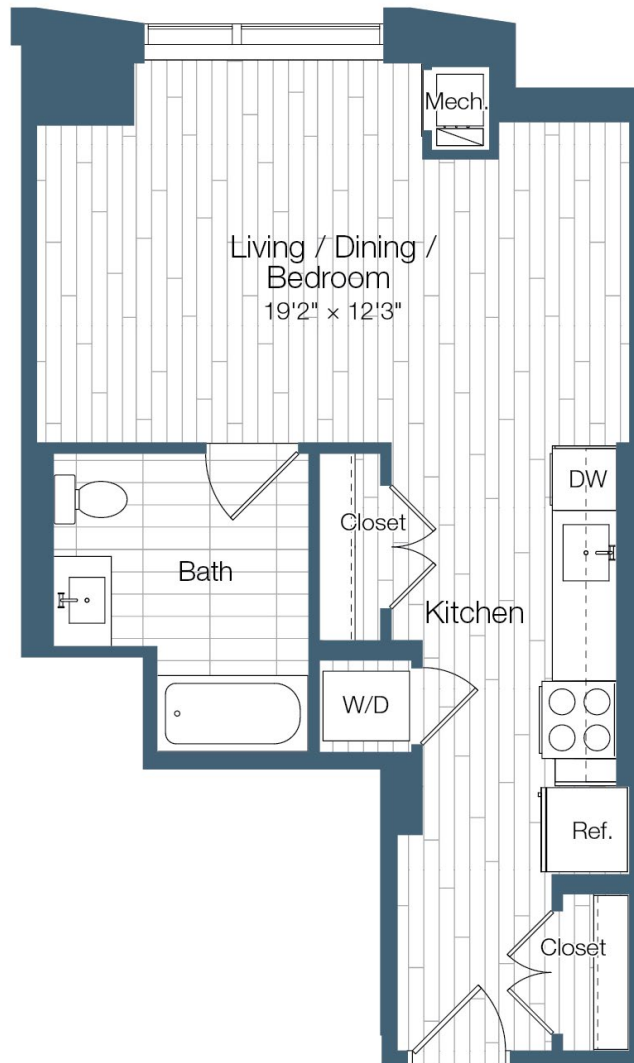

S7a

527 SQ FT
STUDIO
ONE BATH

HAUS 25

APT #

MONTHLY RENT

MOVE-IN DATE

FLOORS 4-8

FLOORS 10-29

FLOORS 31-52

NEW YORK CITY

25 CHRISTOPHER COLUMBUS DRIVE
JERSEY CITY, NJ, 07302

LiveHaus25.com | 551.316.2150 | @LiveHaus25

Square footage displayed is approximate and may vary slightly. Rental rates, availability, lease terms, deposits, apartments features and specials are subject to change without notice. Details and dimensions may differ from actual plans.