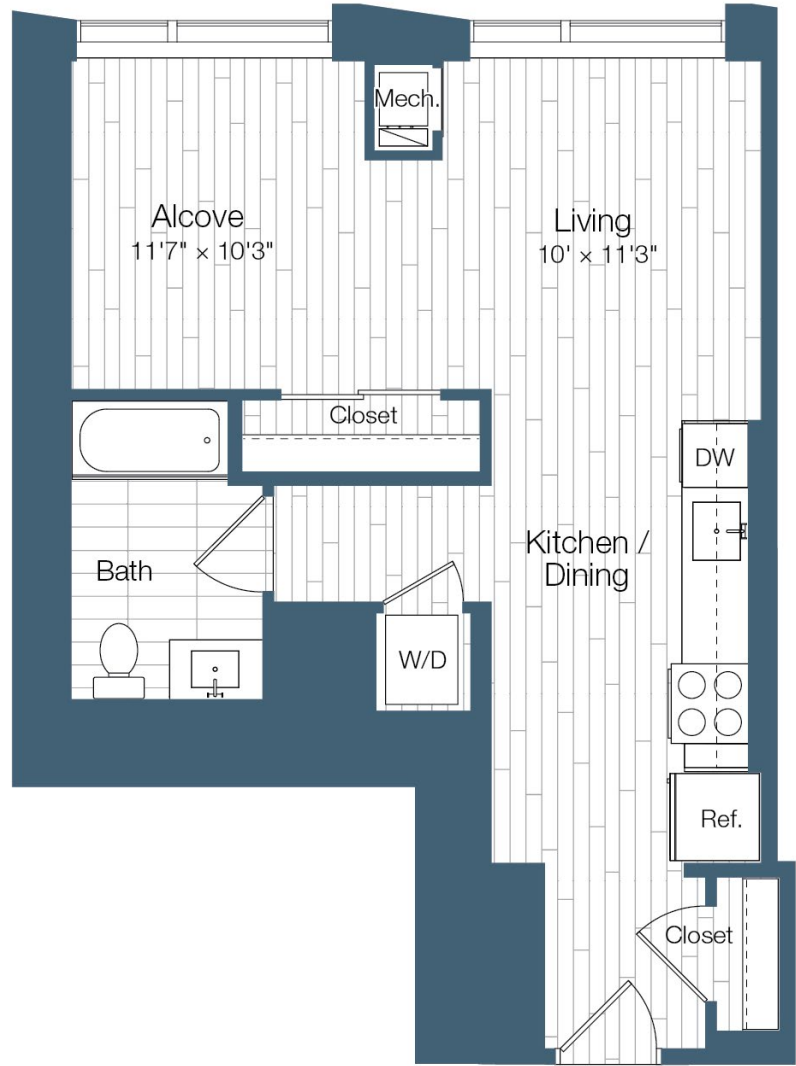

S7b

582 SQ FT
STUDIO
ONE BATH

HAUS 25

APT #

MONTHLY RENT

MOVE-IN DATE

FLOOR 56

NEW YORK CITY