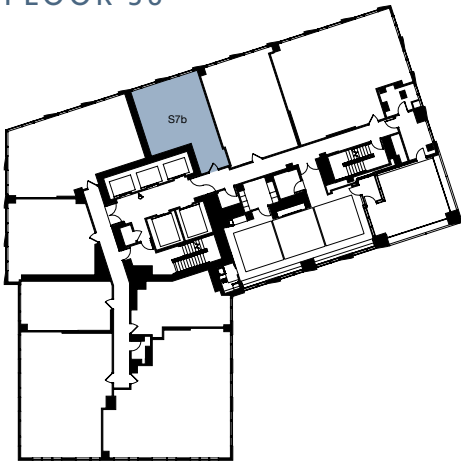

S7b

582 SQ FT
STUDIO
ONE BATH

HAUS 25

APT #

MONTHLY RENT

MOVE-IN DATE

FLOOR 56

NEW YORK CITY