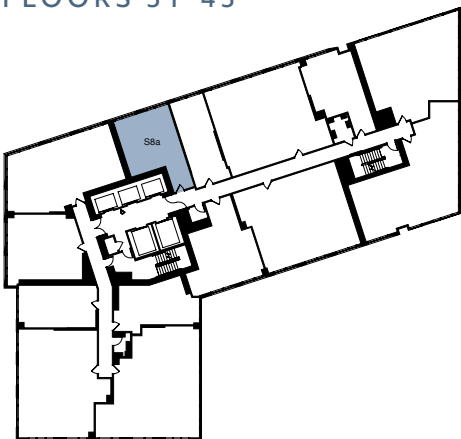

S8a

545 SQ FT
STUDIO
ONE BATH

HAUS 25

APT #

MONTHLY RENT

MOVE-IN DATE

FLOORS 31-43

NEW YORK CITY