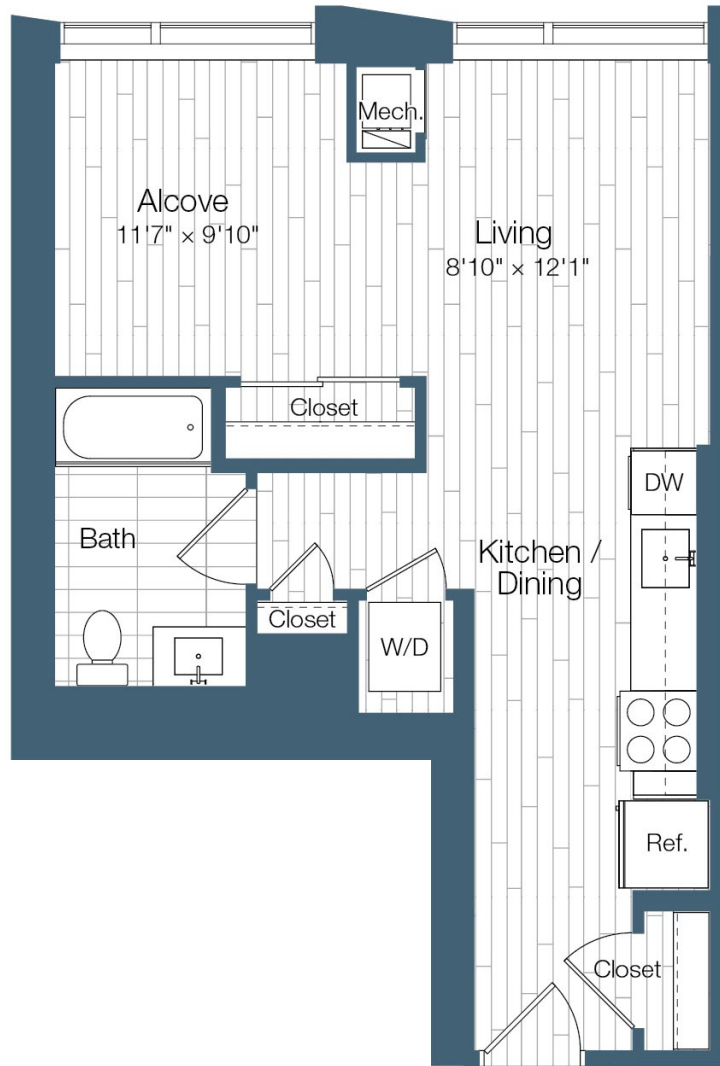

S8a

545 SQ FT
STUDIO
ONE BATH

HAUS 25

APT #

MONTHLY RENT

MOVE-IN DATE

FLOORS 31-43

NEW YORK CITY