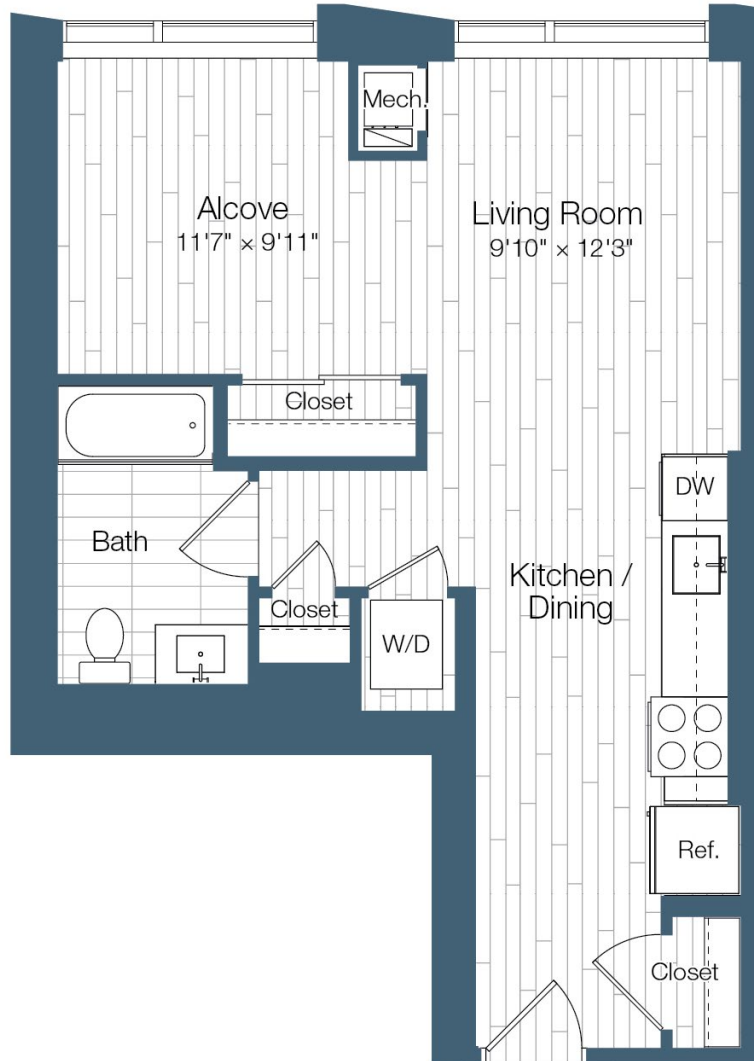

S8b

575 SQ FT
STUDIO
ONE BATH

HAUS 25

APT #

MONTHLY RENT

MOVE-IN DATE

FLOORS 4-8

FLOORS 10-30

FLOORS 44-52

NEW YORK CITY

25 CHRISTOPHER COLUMBUS DRIVE
JERSEY CITY, NJ, 07302

LiveHaus25.com | 551.316.2150 | [@LiveHaus25](https://www.instagram.com/LiveHaus25)

Square footage displayed is approximate and may vary slightly. Rental rates, availability, lease terms, deposits, apartments features and specials are subject to change without notice. Details and dimensions may differ from actual plans.